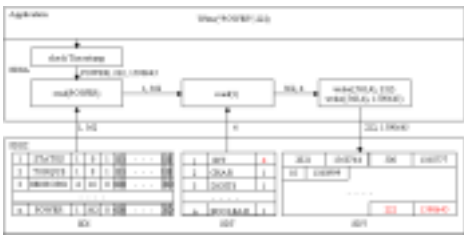

“1”, “562”

SDT

“1”

“INT”

“4”

SDV

22

timestamp

10.

SDT, SDI, SDV

가

SDT

SDV

SDI

5.5. Data Configuration

가